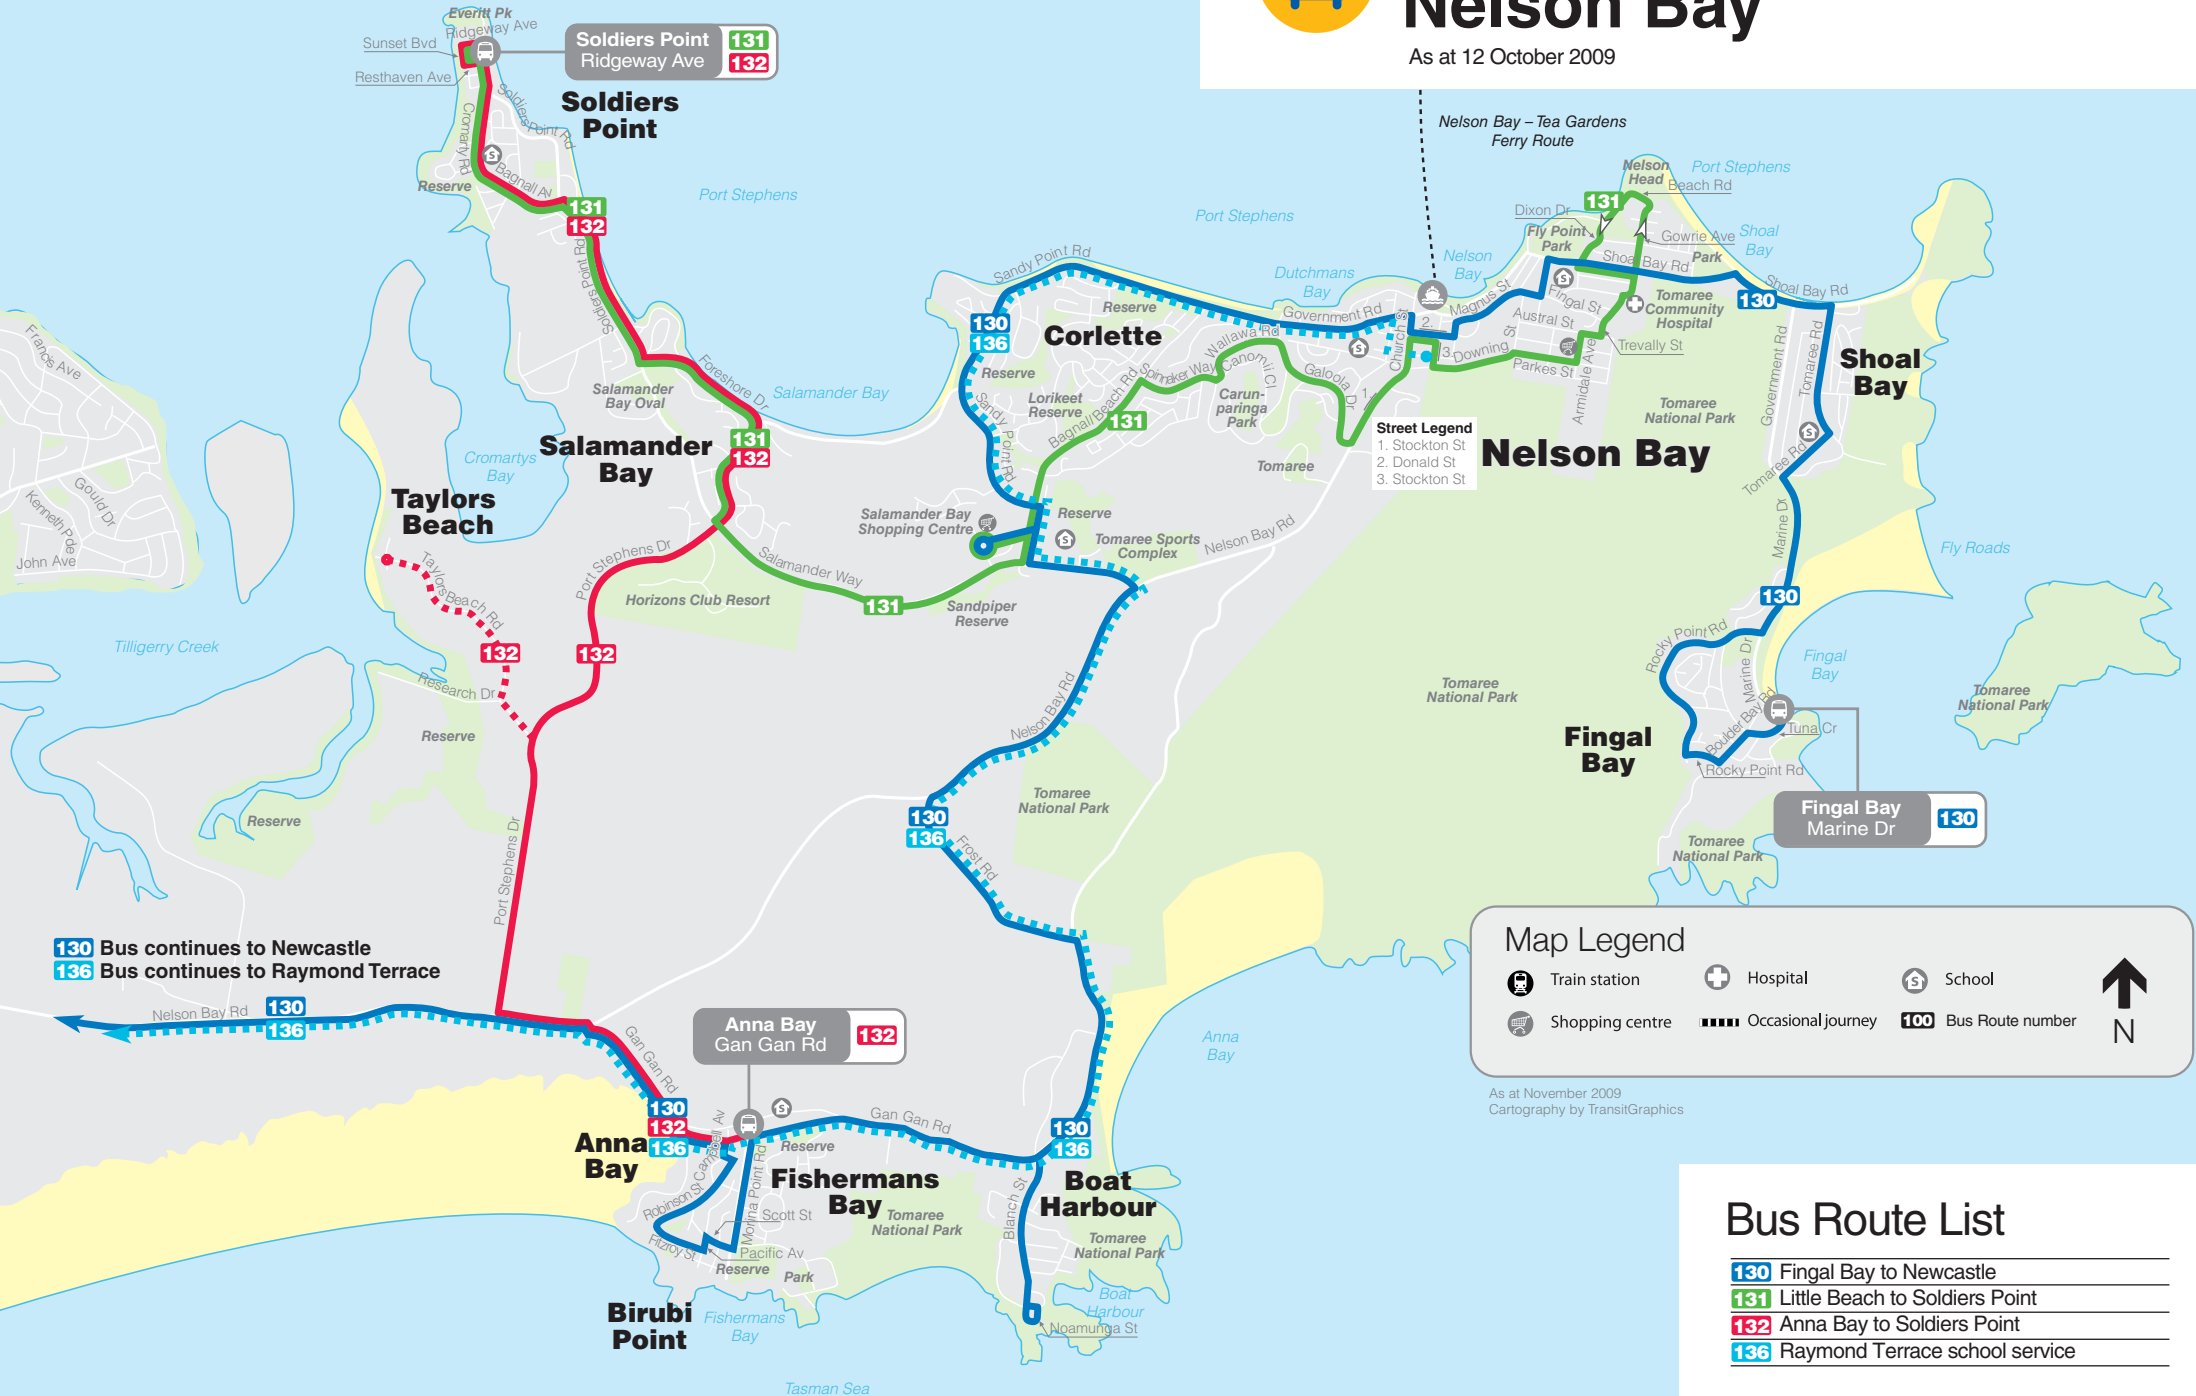

Proposed Bus Network - Nelson Bay

As at 12 October 2009

Street Legend
1. Stockton St
2. Donald St
3. Stockton St

Map Legend

Train station	Hospital	School
Shopping centre	Occasional journey	Bus Route number

As at November 2009
Cartography by TransitGraphics

Bus Route List

130	Fingal Bay to Newcastle
131	Little Beach to Soldiers Point
132	Anna Bay to Soldiers Point
136	Raymond Terrace school service