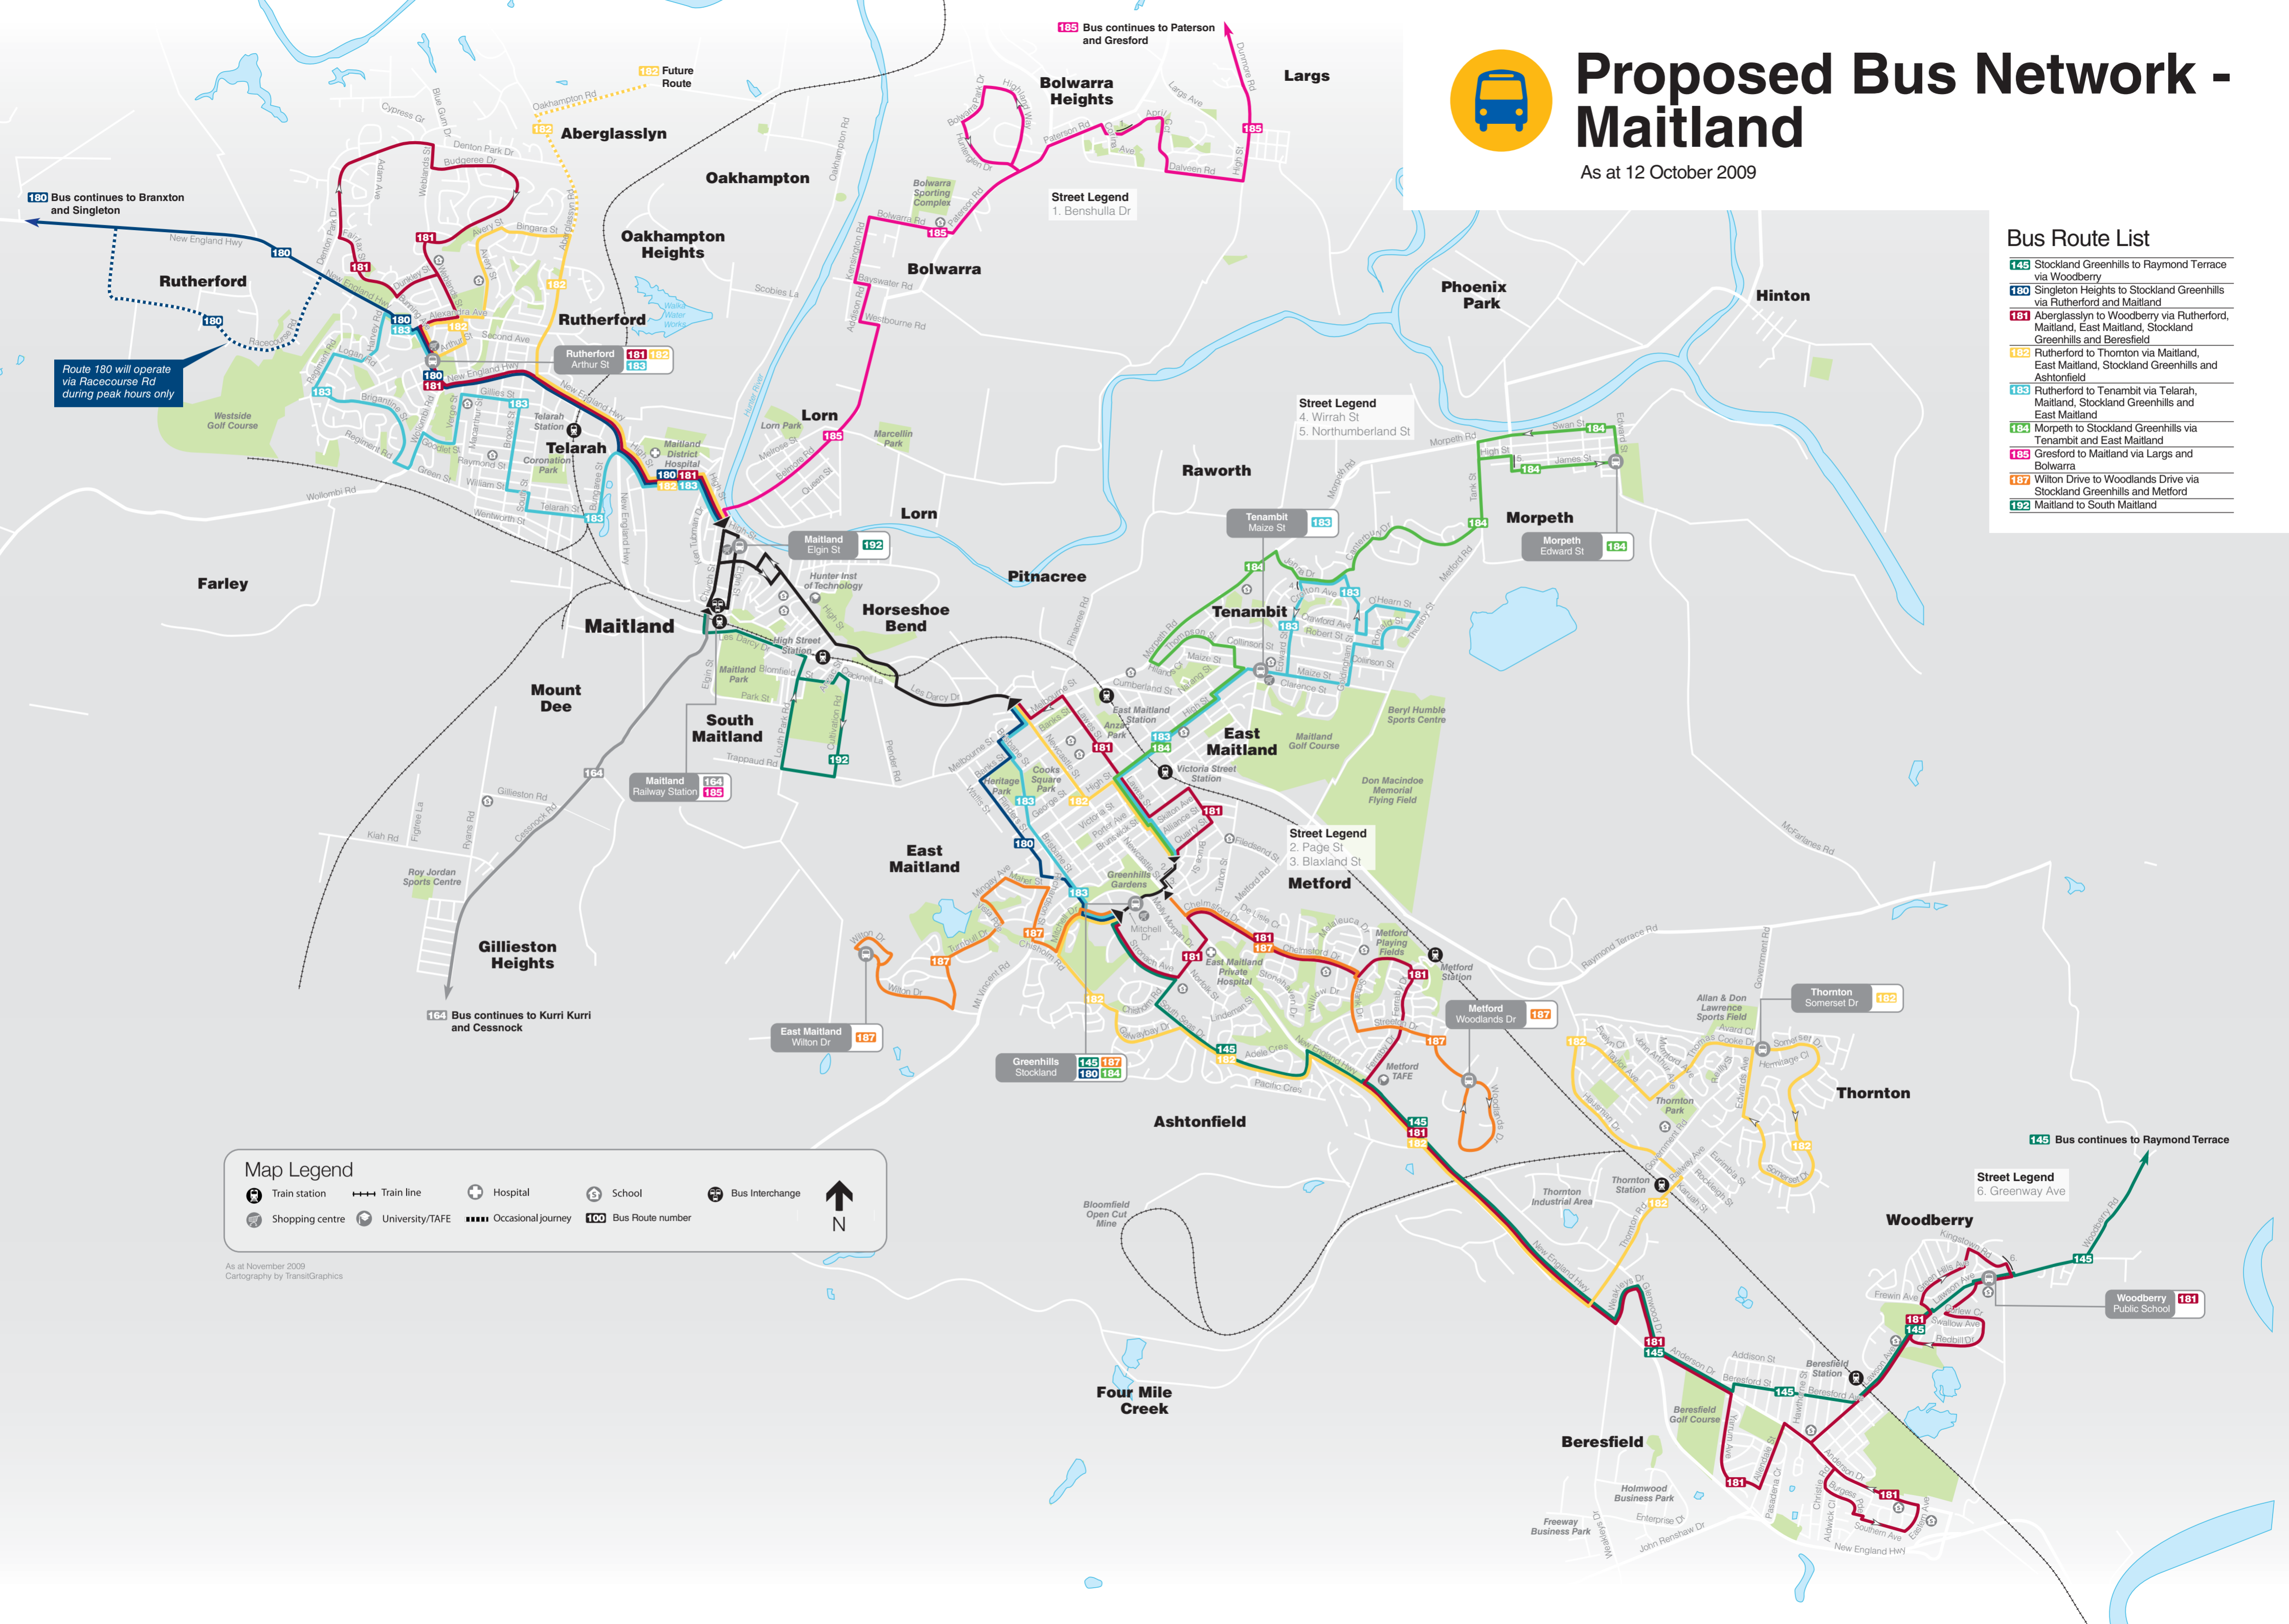

Proposed Bus Network - Maitland

As at 12 October 2009

Bus Route List

- **145** Stockland Greenhills to Raymond Terrace via Woodberry
- **180** Singleton Heights to Stockland Greenhills via Rutherford and Maitland
- **181** Aberglasslyn to Woodberry via Rutherford, Maitland, East Maitland, Stockland Greenhills and Beresfield
- **182** Rutherford to Thornton via Maitland, East Maitland, Stockland Greenhills and Ashtonfield
- **183** Rutherford to Tenambit via Telarah, Maitland, Stockland Greenhills and East Maitland
- **184** Morpeth to Stockland Greenhills via Tenambit and East Maitland
- **185** Gresford to Maitland via Largs and Bolwarra
- **187** Wilton Drive to Woodlands Drive via Stockland Greenhills and Metford
- **192** Maitland to South Maitland

Route 180 will operate via Racecourse Rd during peak hours only

Map Legend