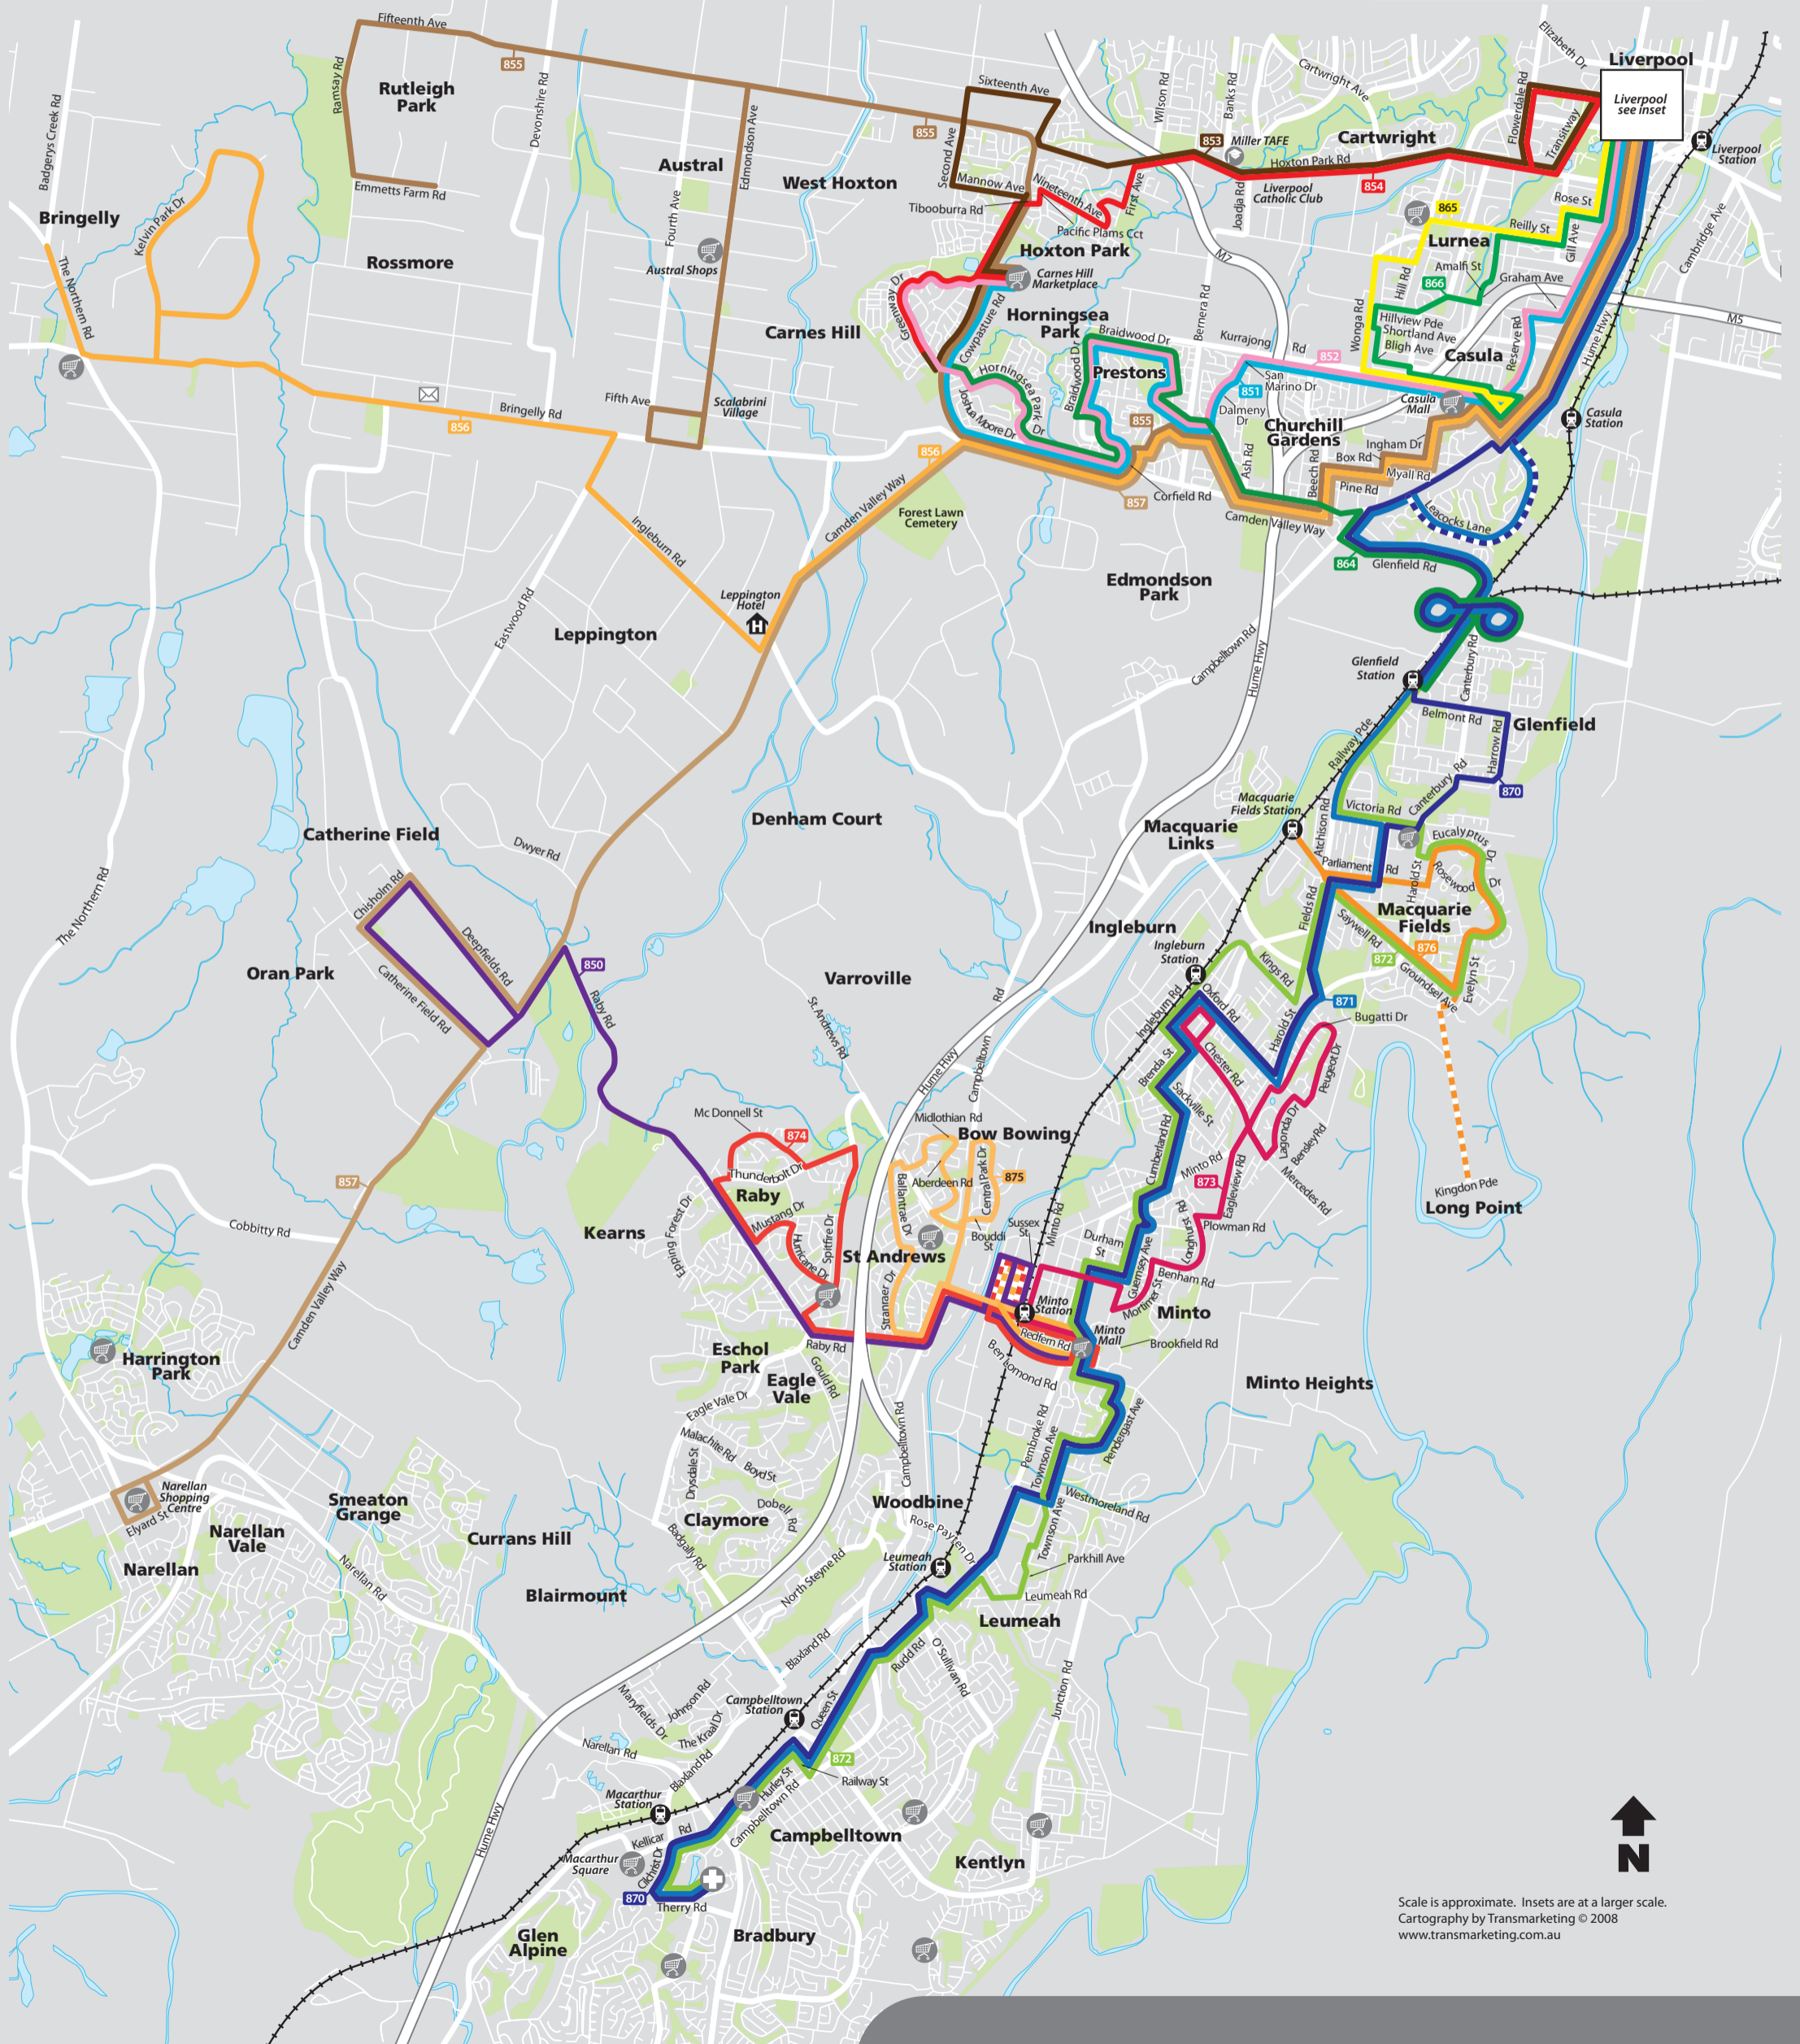

Region 2 network map

Liverpool inset map

Bus routes

- 850 Catherine Field - Minto (Weekdays only)
- 851 Carnes Hill (Cowpasture Rd) - Liverpool via Prestons
- 852 Carnes Hill (Greenway Dr) - Horningsea Park - Liverpool via Prestons
- 853 Carnes Hill - Middleton Grange - Liverpool via Hoxton Park Rd
- 854 Carnes Hill (Greenway Dr) - Liverpool via Hoxton Park Rd
- 855 Austral - Liverpool via Prestons and Churchill Gardens
- 856 Bringelly - Liverpool via Prestons and Churchill Gardens
- 857 Narellan - Liverpool via Prestons and Churchill Gardens
- 864 Horningsea Park - Glenfield via Prestons (Weekdays only)
- 865 Casula - Liverpool via Lurnea (Jedda Rd)
- 866 Casula - Liverpool via Lurnea (Amalfi St)
- 870 Campbelltown - Ingleburn - Liverpool via Harrow Rd and Glenfield
- 871 Campbelltown - Ingleburn - Liverpool via Glenfield and Leacocks Ln
- 872 Campbelltown - Ingleburn - Glenfield via Macquarie Fields
- 873 Ingleburn - Minto via Lagonda Dr
- 874 Raby - Minto
- 875 St Andrews - Bow Bowling - Minto
- 876 Eucalyptus Drive - Macquarie Fields Station (Weekdays only)
- Common route 851, 852, 855, 856, 857, 865, 866
- Occasional journey

Scale is approximate. Insets are at a larger scale.
Cartography by Transmarketing © 2008
www.transmarketing.com.au