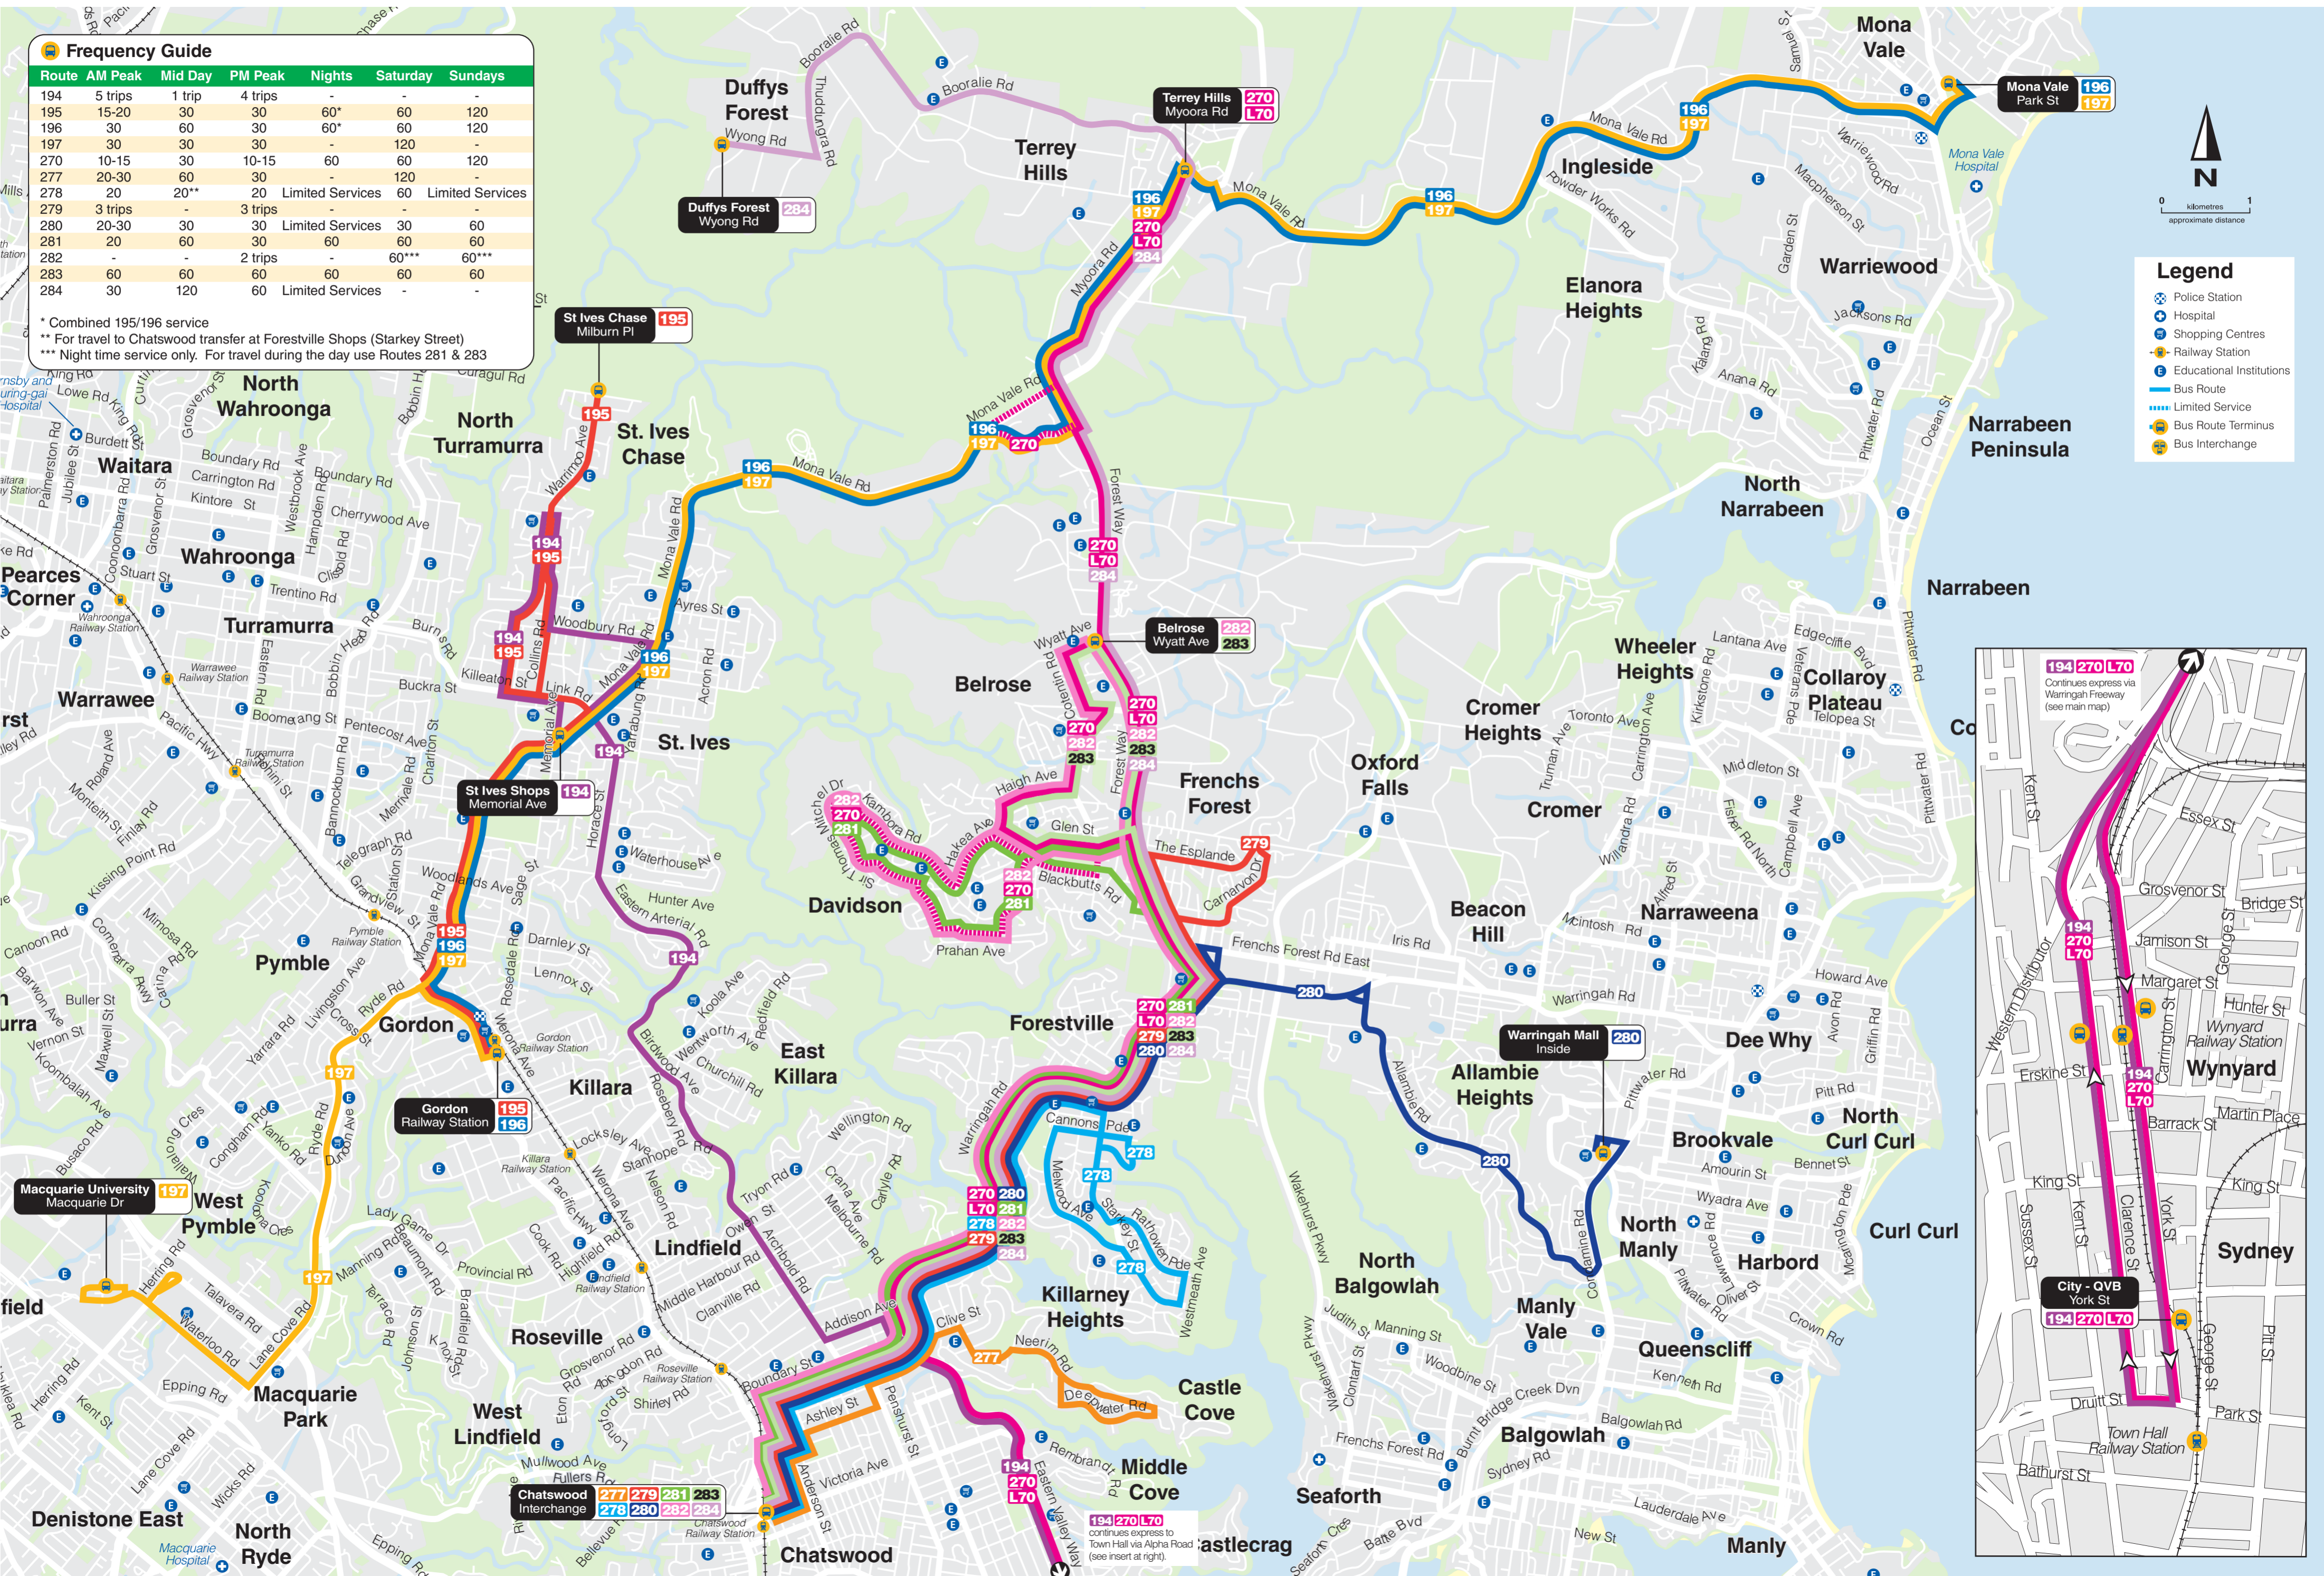

FOREST Region 14 New Bus Network

Frequency Guide

Route	AM Peak	Mid Day	PM Peak	Nights	Saturday	Sundays
194	5 trips	1 trip	4 trips	-	-	-
195	15-20	30	30	60*	60	120
196	30	60	30	60*	60	120
197	30	60	30	-	120	-
270	10-15	30	10-15	60	60	120
277	20-30	60	30	-	120	-
278	20	20**	20	Limited Services	60	Limited Services
279	3 trips	-	3 trips	-	-	-
280	20-30	30	30	Limited Services	30	60
281	20	60	30	60	60	60
282	-	-	2 trips	-	60***	60***
283	60	60	60	60	60	60
284	30	120	60	Limited Services	-	-

* Combined 195/196 service
 ** For travel to Chatswood transfer at Forestville Shops (Starkey Street)
 *** Night time service only. For travel during the day use Routes 281 & 283

- Legend**
- Police Station
 - Hospital
 - Shopping Centres
 - Railway Station
 - Educational Institutions
 - Bus Route
 - Limited Service
 - Bus Route Terminus
 - Bus Interchange

Chatswood Interchange 277 279 281 283 278 280 282 284

194 270 L70 continues express to Town Hall via Alpha Road (see insert at right).

194 270 L70 continues express via Warringah Freeway (see main map)