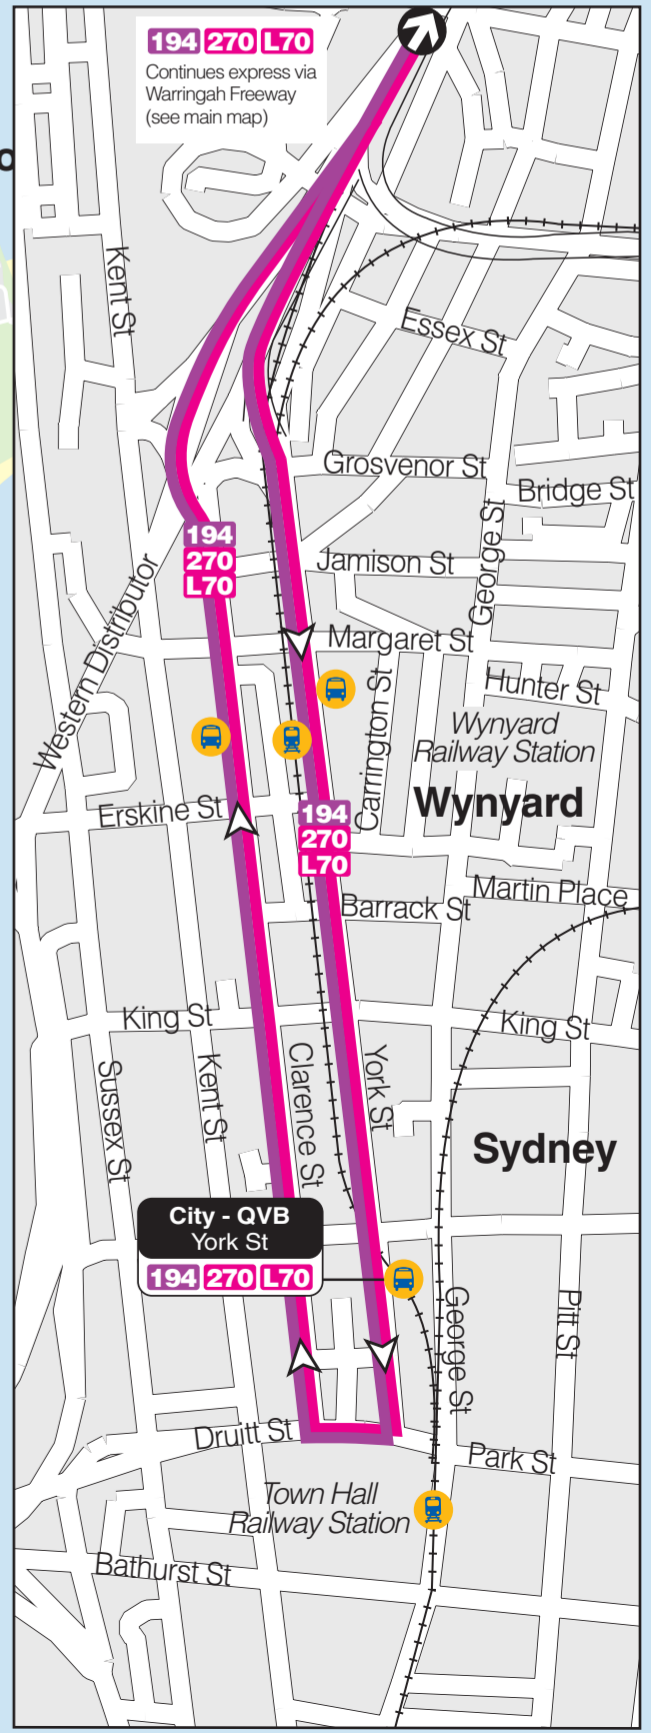

FOREST Region 14 New Bus Network

Frequency Guide

Route	AM Peak	Mid Day	PM Peak	Nights	Saturday	Sundays
194	5 trips	1 trip	4 trips	-	-	-
195	15-20	30	30	60*	60	120
196	30	60	30	60*	60	120
197	30	60	30	-	120	-
270	10-15	30	10-15	60	60	120
277	20-30	60	30	-	120	-
278	20	20**	20	Limited Services	60	Limited Services
279	3 trips	-	3 trips	-	-	-
280	20-30	30	30	Limited Services	30	60
281	20	60	30	60	60	60
282	-	-	2 trips	-	60***	60***
283	60	60	60	60	60	60
284	30	120	60	Limited Services	-	-

* Combined 195/196 service
 ** For travel to Chatswood transfer at Forestville Shops (Starkey Street)
 *** Night time service only. For travel during the day use Routes 281 & 283

- Legend**
- Police Station
 - Hospital
 - Shopping Centres
 - Railway Station
 - Educational Institutions
 - Bus Route
 - Limited Service
 - Bus Route Terminus
 - Bus Interchange

Chatswood Interchange 277 279 281 283 278 280 282 284

194 270 L70 continues express to Town Hall via Alpha Road (see insert at right).

194 270 L70 continues express via Warringah Freeway (see main map)