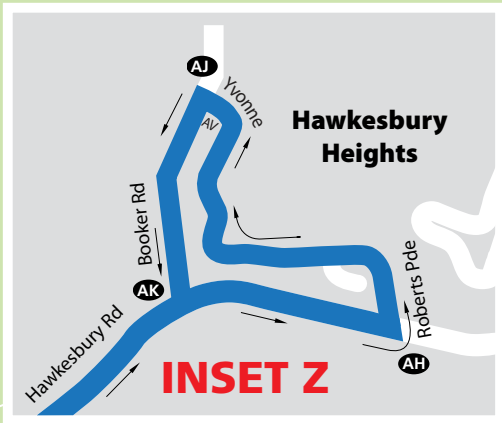

KEY

Bus routes operated by Blue Mountains Bus

- █ Route 685H - Springwood - Linden - Woodford - Hazelbrook
- █ Route 690C - Springwood - Chapman Pde
- █ Route 690K - Springwood - Woodford - Katoomba
- █ Route 690P - Faulconbridge - Springwood - Blaxland - Emu Plains - Penrith
- █ Route 692B - Springwood - Lomatia - Hospital - Buckland
- █ Route 692H - Springwood - Winmalee - Hawkesbury Heights
- █ Route 693 - Springwood - Burns Rd
- █ Route 694 - Springwood - Bee Farm Rd
- █ Route 843 - Springwood to Yellow Rock

-  School
 -  Train Station
 -  Shopping Centre
 -  Hospital
 -  Train Line
 -  Alternate Service
 -  Timing Point (refer to Timetable)
- Map not to scale

HAWKESBURY HEIGHTS ROUTE
SEE INSET Z

Route 690 continues To Katomba

Route 690 continues To Penrith