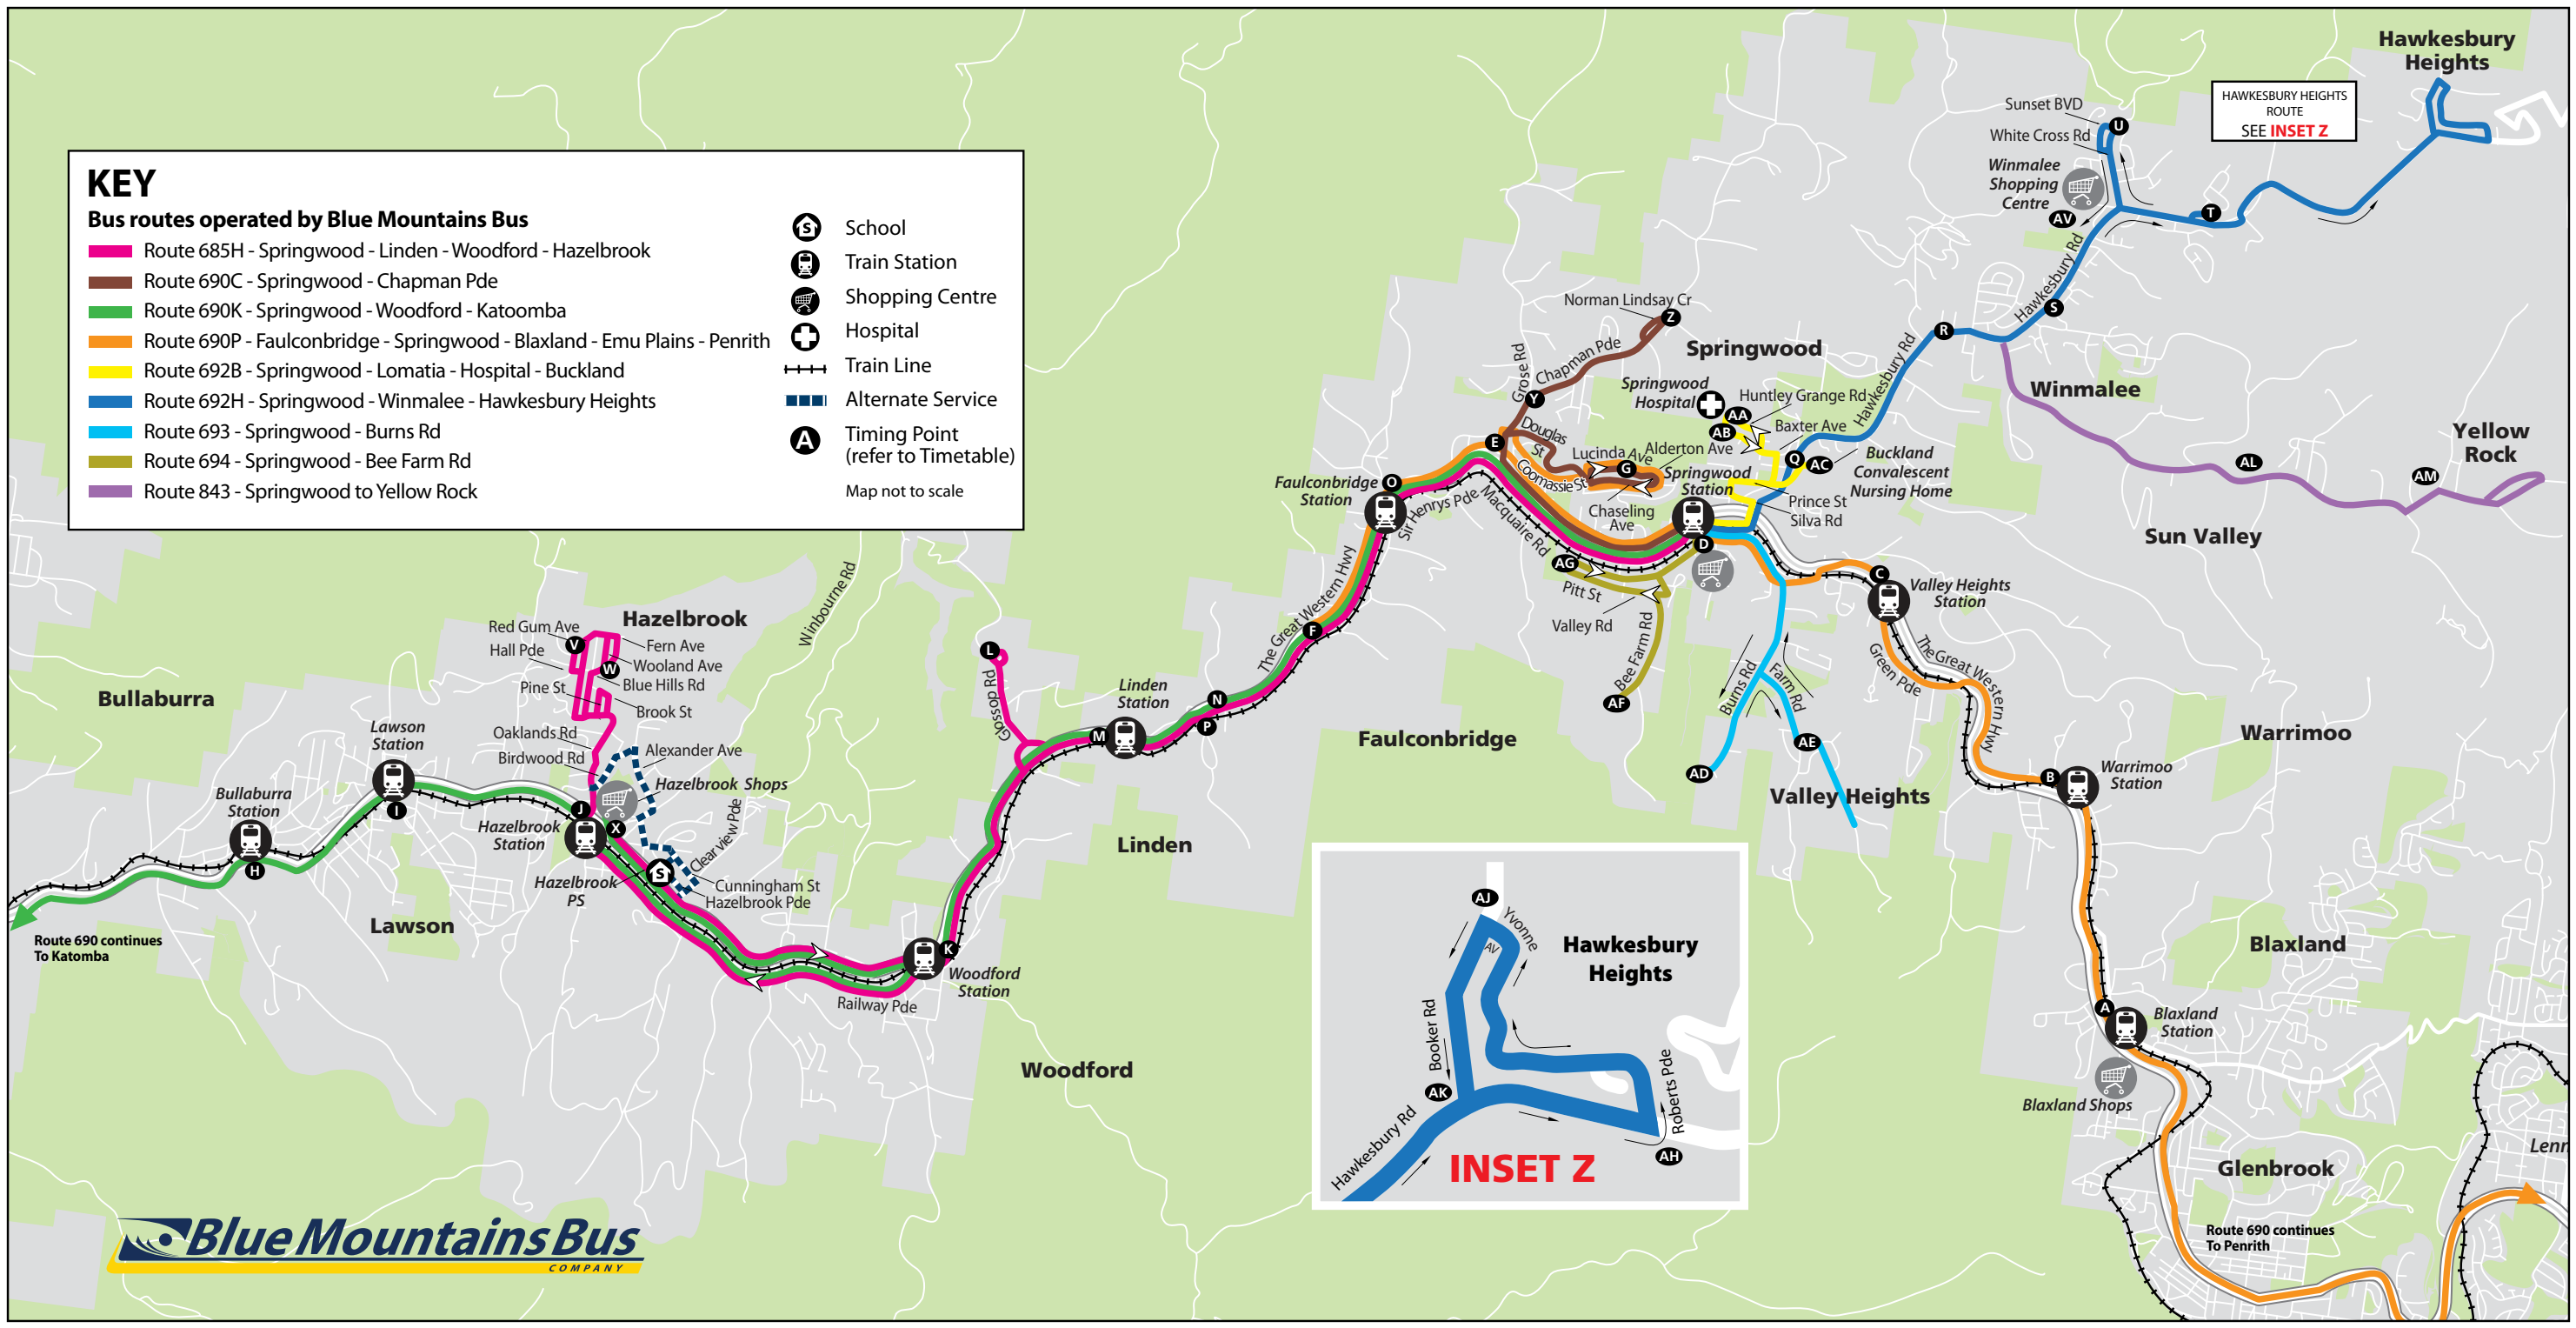

KEY

Bus routes operated by Blue Mountains Bus

- █ Route 685H - Springwood - Linden - Woodford - Hazelbrook
- █ Route 690C - Springwood - Chapman Pde
- █ Route 690K - Springwood - Woodford - Katoomba
- █ Route 690P - Faulconbridge - Springwood - Blaxland - Emu Plains - Penrith
- █ Route 692B - Springwood - Lomatia - Hospital - Buckland
- █ Route 692H - Springwood - Winmalee - Hawkesbury Heights
- █ Route 693 - Springwood - Burns Rd
- █ Route 694 - Springwood - Bee Farm Rd
- █ Route 843 - Springwood to Yellow Rock

-  School
 -  Train Station
 -  Shopping Centre
 -  Hospital
 -  Train Line
 -  Alternate Service
 -  Timing Point (refer to Timetable)
- Map not to scale

HAWKESBURY HEIGHTS ROUTE
SEE INSET Z

Route 690 continues To Katomba

Route 690 continues To Penrith